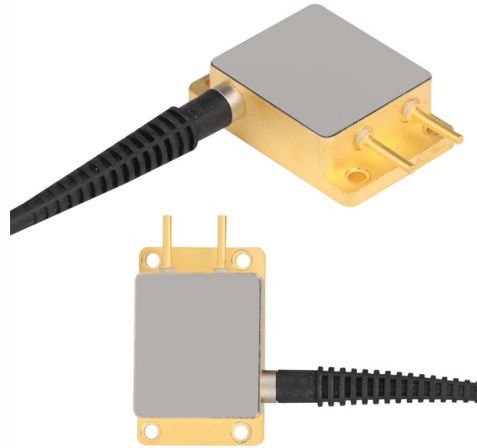

# New Swiss Aggregation Switch

## Overview

In Q1 2025, Asterfusion introduced an impressive portfolio of six new Layer 3 aggregation and core switches, each powered by their innovative Enterprise SONiC-based operating system. Engineered for high performance, scalability, and adaptability, these switches are set to redefine networking for. An aggregation switch is a network device that consolidates traffic from multiple access switches, wireless access points, or other edge devices and forwards it to core switches or routers. By bundling multiple network connections into a single high-bandwidth link, aggregation switches help. The GWN7830 Series of Layer 3 Aggregation Network Switches offers 3 model options, with up to 24 SFP ports and 12 SFP+ ports, which are ideal for medium-to-large businesses and enterprises that require high-performance networks with maximum capacity and control. For this reason, we've delivered a data center-influenced standalone OLT architecture paired with non-blocking leaf-spine fabric and aggregation switching. Equipped with future-proof fiber-optic and multi-Gigabit Ethernet (mGbE) ports as well as high-throughput uplink.